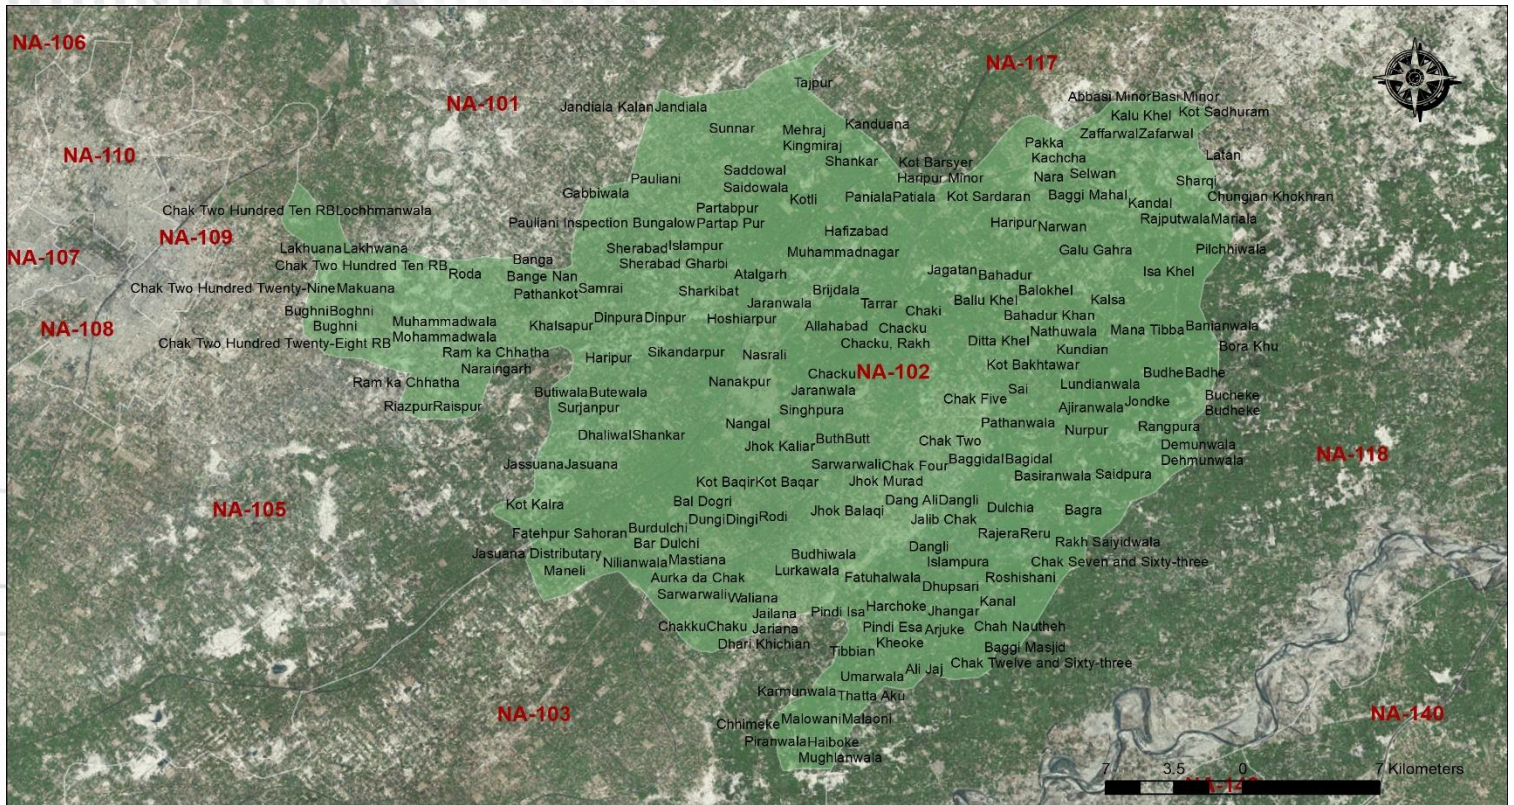

CONSTITUENCY PROFILE

NA-102 FAISALABAD-II

PUNJAB

CONSTITUENCY POPULATION

789,070

VOTER STATISTICS

Male

275,207

Female

223,988

Total

499,195

63%

of the total population are registered as voters

POLLING STATIONS

135 **132** **107** **374**
Male Female Combined Total

LIST OF CONTESTING CANDIDATES

#	Name	Name of Political Party
1	Sana Ullah Qamar Bajwa	Independent
2	Chaudhary Muhammad Tayyab Arif	Independent
3	Rasheed Ahmad Khan Rana	All Pakistan Muslim League
4	Riaz Ahmad	Pakistan Peoples Party (Shaheed Bhutto)
5	Sadia Akhtar	Independent
6	Syed Tayyab Raza Shah	Tehreek-e-Labaik Pakistan
7	Irfan Shahid Wassir	Independent
8	Umair Wasi Choudhary	Independent
9	Kashif Altaf	Allah-o-Akbar Tehreek
10	Muhammas Ashraf Chaudhary	Independent
11	Muhammad Akram Chaudhary	Independent
12	Muhammad Bilal Badar	Independent
13	Muhammad Shahjahan Khan	Pakistan Peoples Party Parliamentarians
14	Muhammad Tallal Badar	Pakistan Muslim League (Nawaz)
15	Muhammad Kamran	Move on Pakistan
16	Nawab Sher	Pakistan Tehreek-e-Insaf